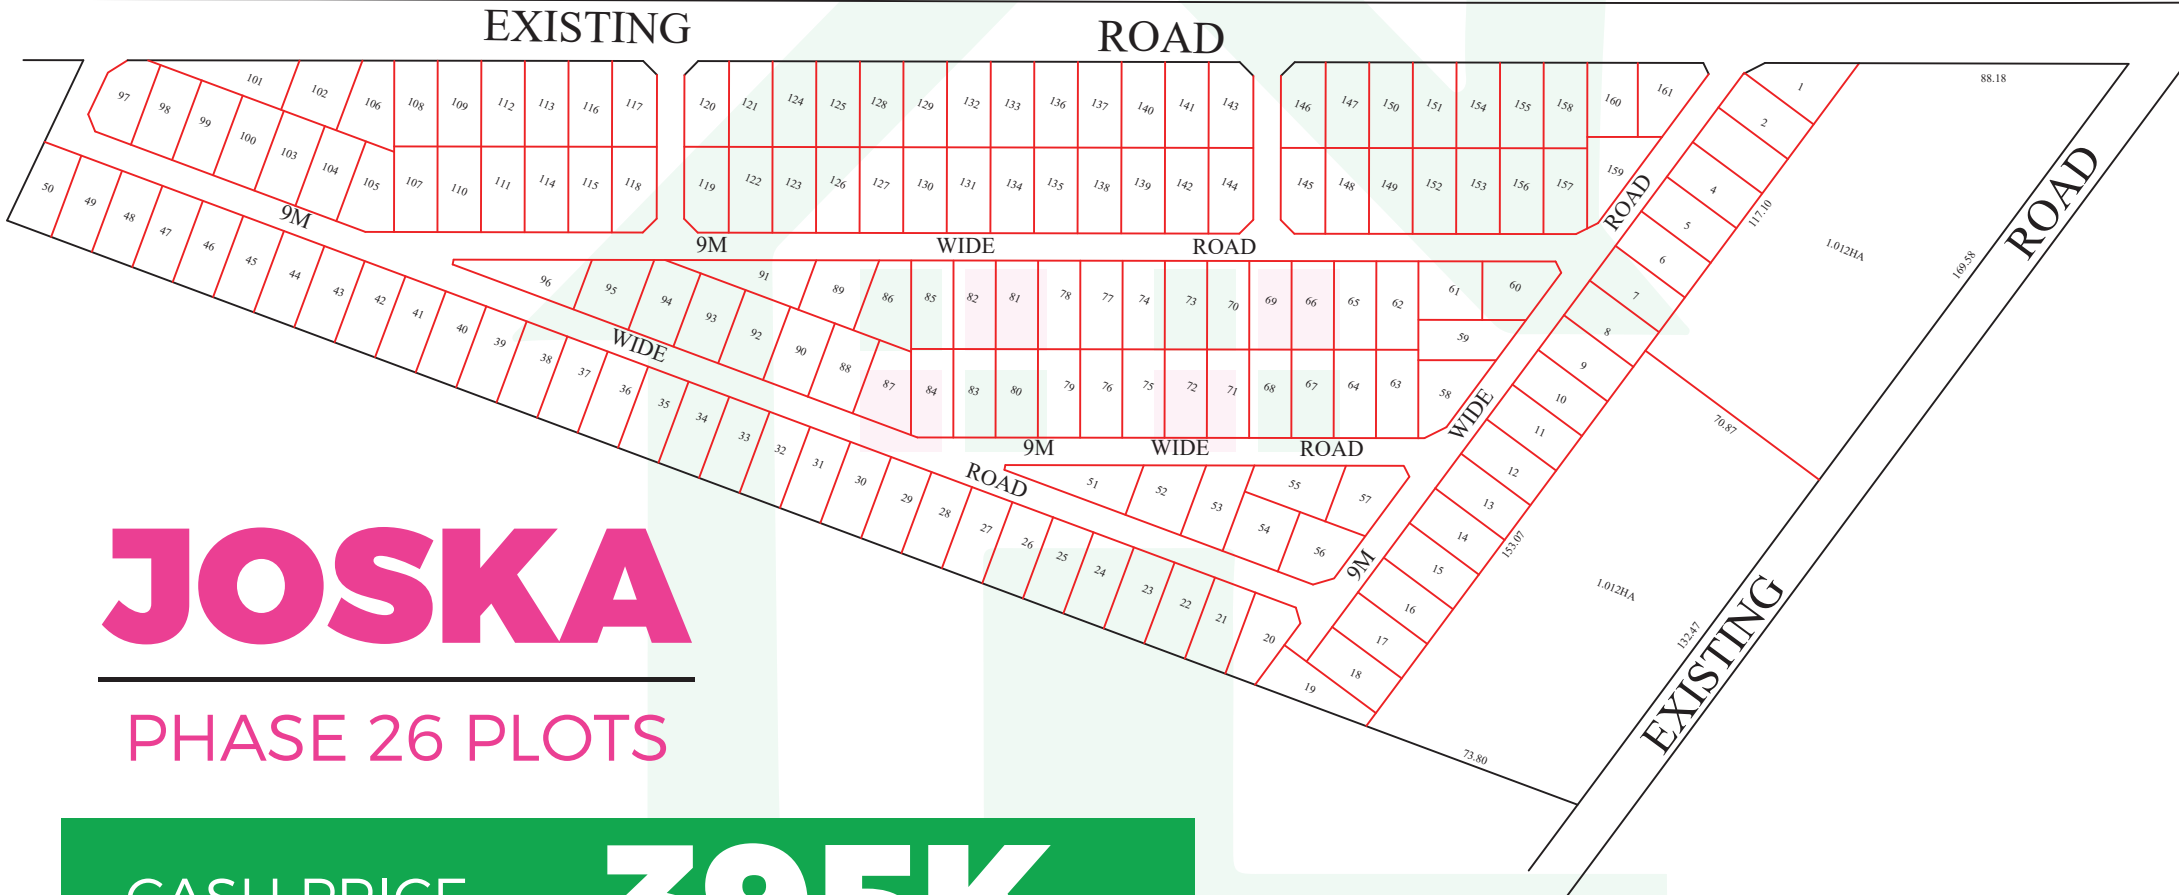

TOPCARE LANDS PLOT SKETCH

Your Trusted Home For Investment

www.topcarelands.co.ke

TOPCARE LANDS
INVESTMENT LIMITED

Your trusted home for investment

JOSKA

PHASE 26 PLOTS

CASH PRICE:

395K

INSTALMENT
PRICE:

445K